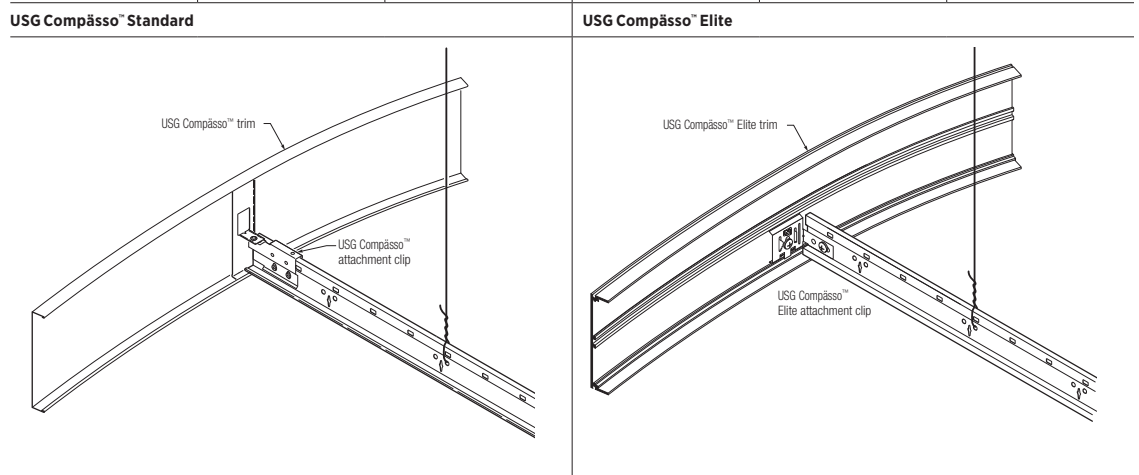

FOR MORE INFORMATION

Product literature
System brochure: IC400
Data sheet: IC309

Online tools
usgdesignstudio.com

Recycled content
See the Sustainability selector.