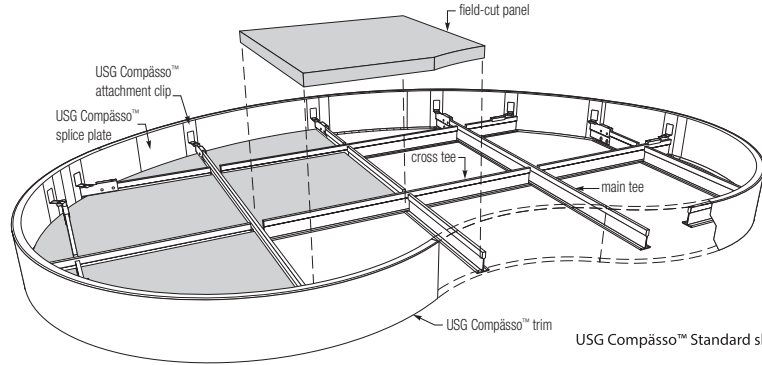

USG COMPASSO™ ELITE EXTRUDED ALUMINUM PERIMETER TRIM
USG COMPASSO™ STANDARD STEEL PERIMETER TRIM

ORDER SAMPLES/LITERATURE
usg.com | samplitt@usg.com
fax: 888 874-2348

PRODUCT INFORMATION

Materials	Finishes
Painted steel, powder-coated aluminum	Standard colors, Advantage colors and custom colors

Perspective

USG Compasso™ Standard shown

Trim Profiles Standard Elite

2", 2-1/4"	4"	6"	8"	10"	12" (Standard Only)
Standard - Left Elite - Right					

Attachment Clip